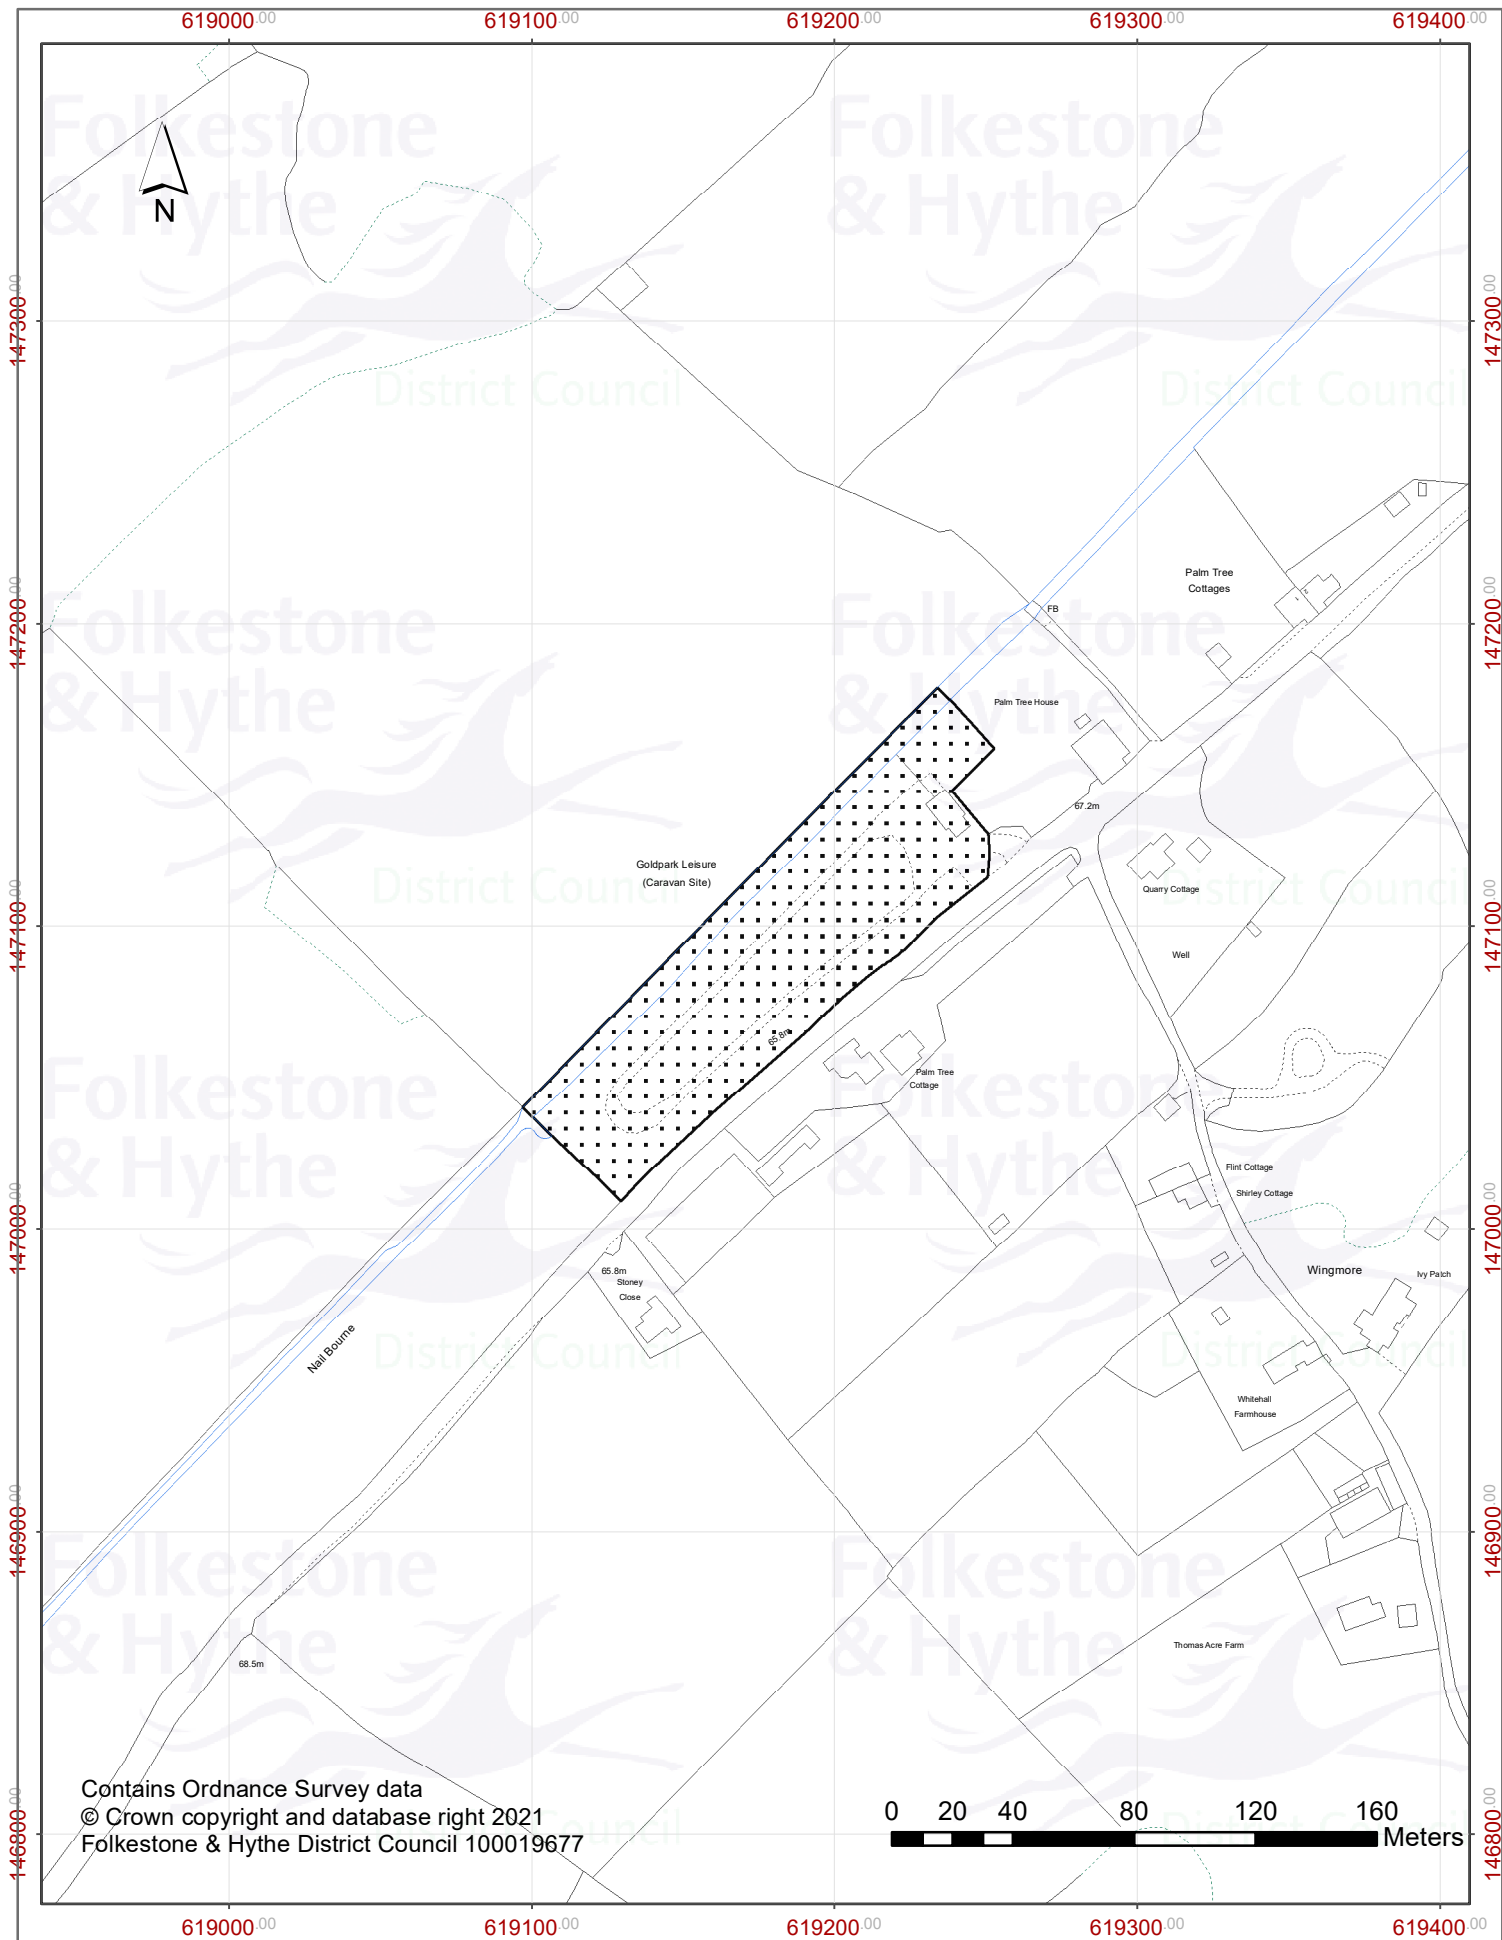

Agenda Item
Elham Valley Holiday Park
Canterbury Road
Wingmore

Contains Ordnance Survey data
© Crown copyright and database right 2021
Folkestone & Hythe District Council 100019677

0 20 40 80 120 160 Meters